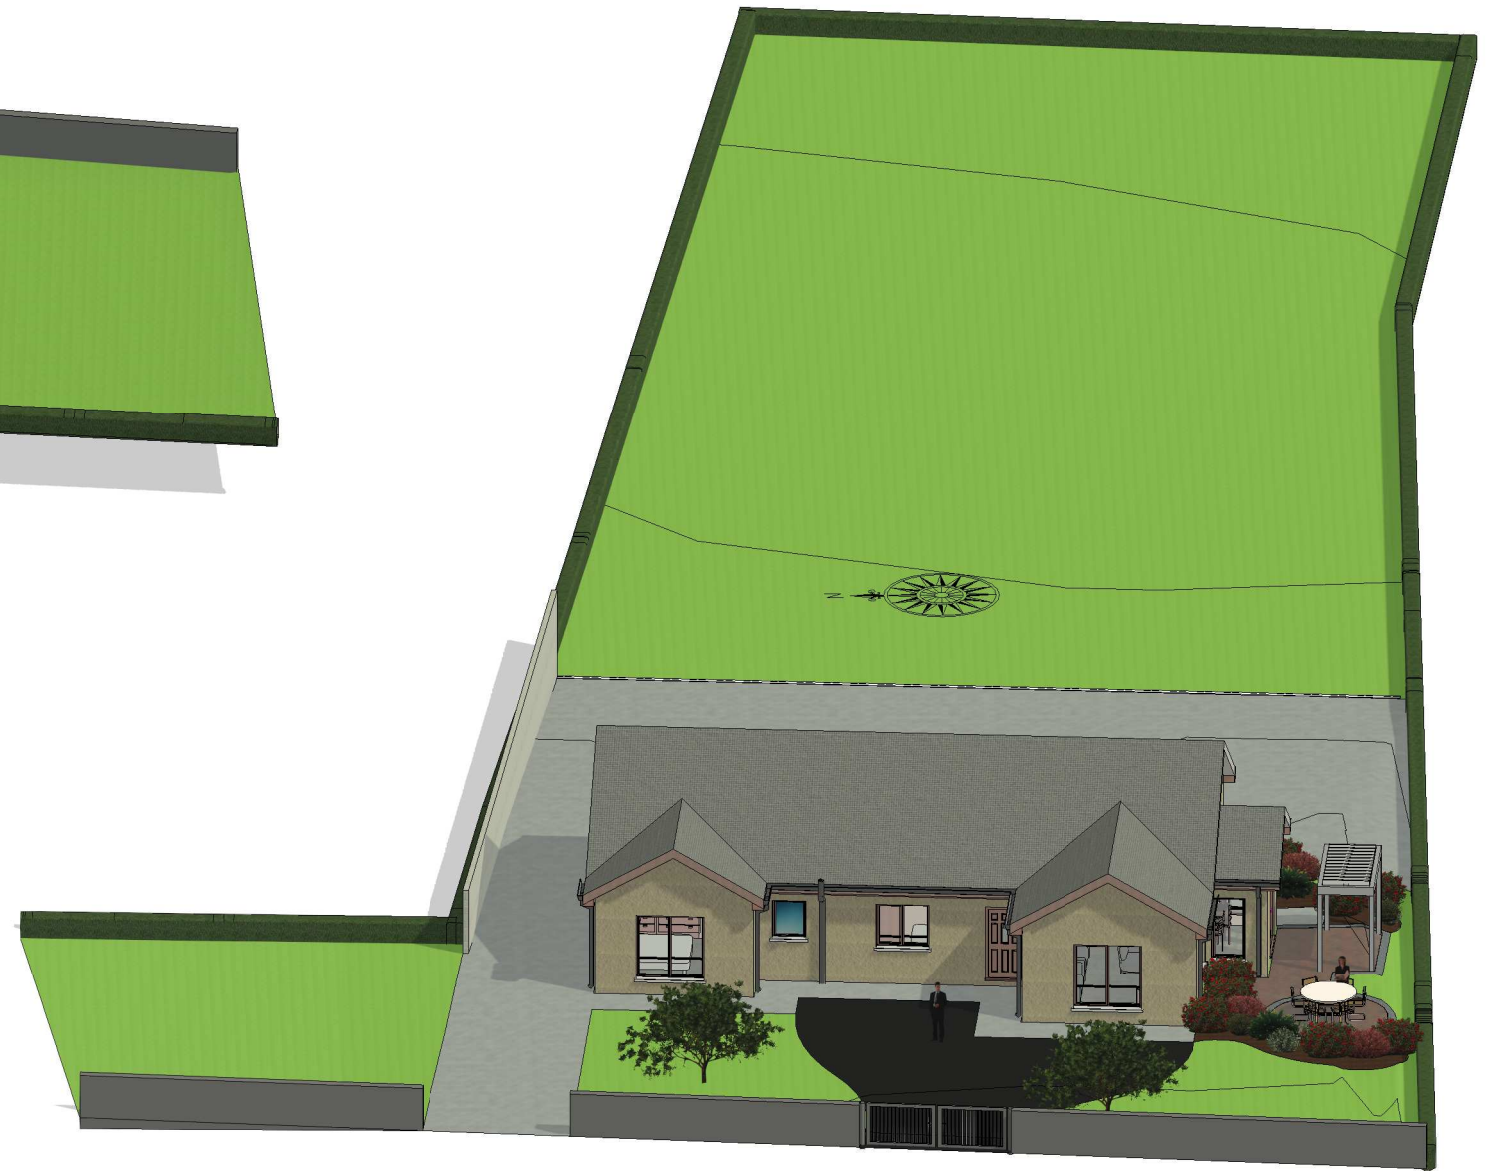

3D VIEW FROM THE EAST

2

3D VIEW FROM THE WEST

1

HOUSING DESIGN OFFICE,
CIVIC OFFICES,
CLONMEL,
CO. TIPPERARY.

DIRECTOR OF SERVICES:
SINEAD CARR
TEL: 0761065000
EMAIL: housing@tipperarycoco.ie
WEB: www.tipperarycoco.ie

PROJECT:
COOLCROO, THURLES,
TIPPERARY

DRAWINGS
PROPOSED 3D VIEWS

SCALE:	FILE PATH: U:\My Documents\boards\drawing\Coolcroo, Thurles\boards\01-CCT-P8-11\basemap.dwg
DRAWN BY: J.C	CHECKED: L.R
DATE:	FIRST ISSUE: 04/03/23

DRAWING NUMBER:
01-CCT-P8-11

STATUS:
Part 8