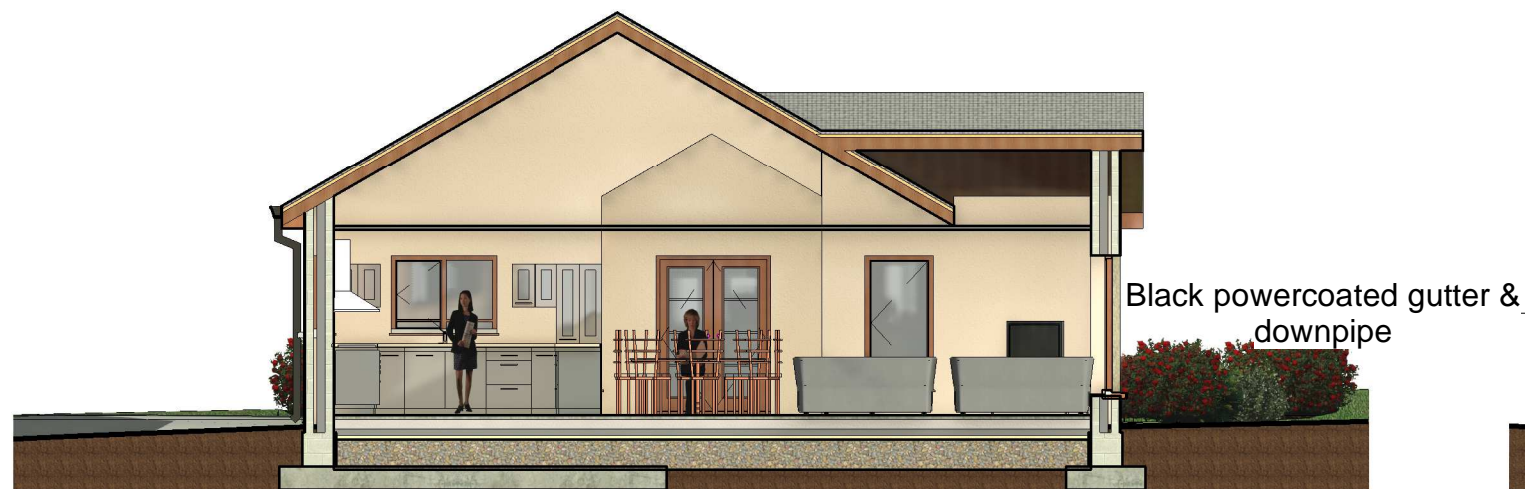

4 Section D-D
1 : 100