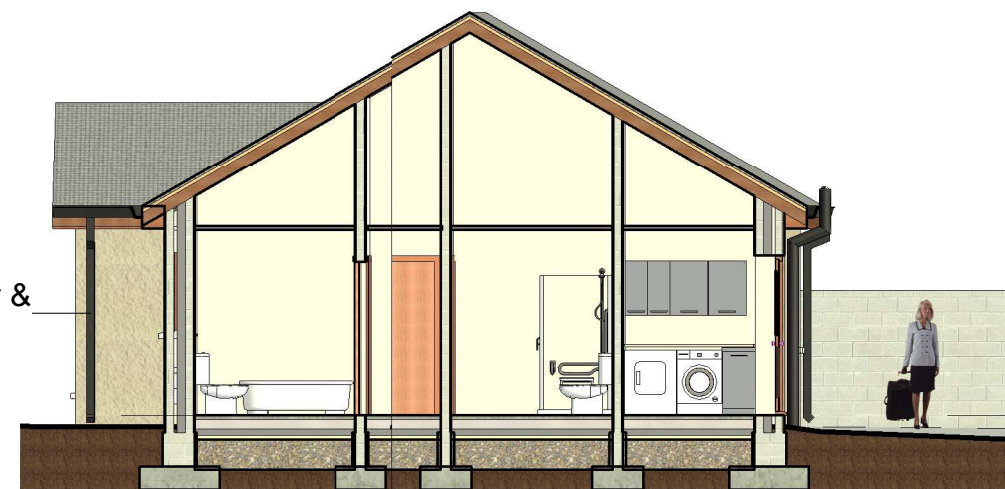

2 Section B-B
1 : 100

Comhairle Contae Thiobraid Árann
Tipperary County Council
HOUSING DESIGN OFFICE,
CIVIC OFFICES,
CLONMEL,
CO. TIPPERARY.

DIRECTOR OF SERVICES:
SINEAD CARR
TEL: 0761065000
EMAIL: housing@tipperarycoco.ie
WEB: www.tipperarycoco.ie

PROJECT:
COOLCROO, THURLES,
TIPPERARY

DRAWINGS
PROPOSED SECTIONS A-A,
B-B, C-C & D-D

SCALE:
1 : 100

FILE PATH:
U:\My Documents\Drawings\

DRAWN BY:
J.C

CHECKED:
L.R

DATE:

FIRST ISSUE:
04/03/23

DRAWING NUMBER:
01-CCT-P8-10

STATUS:
Part 8