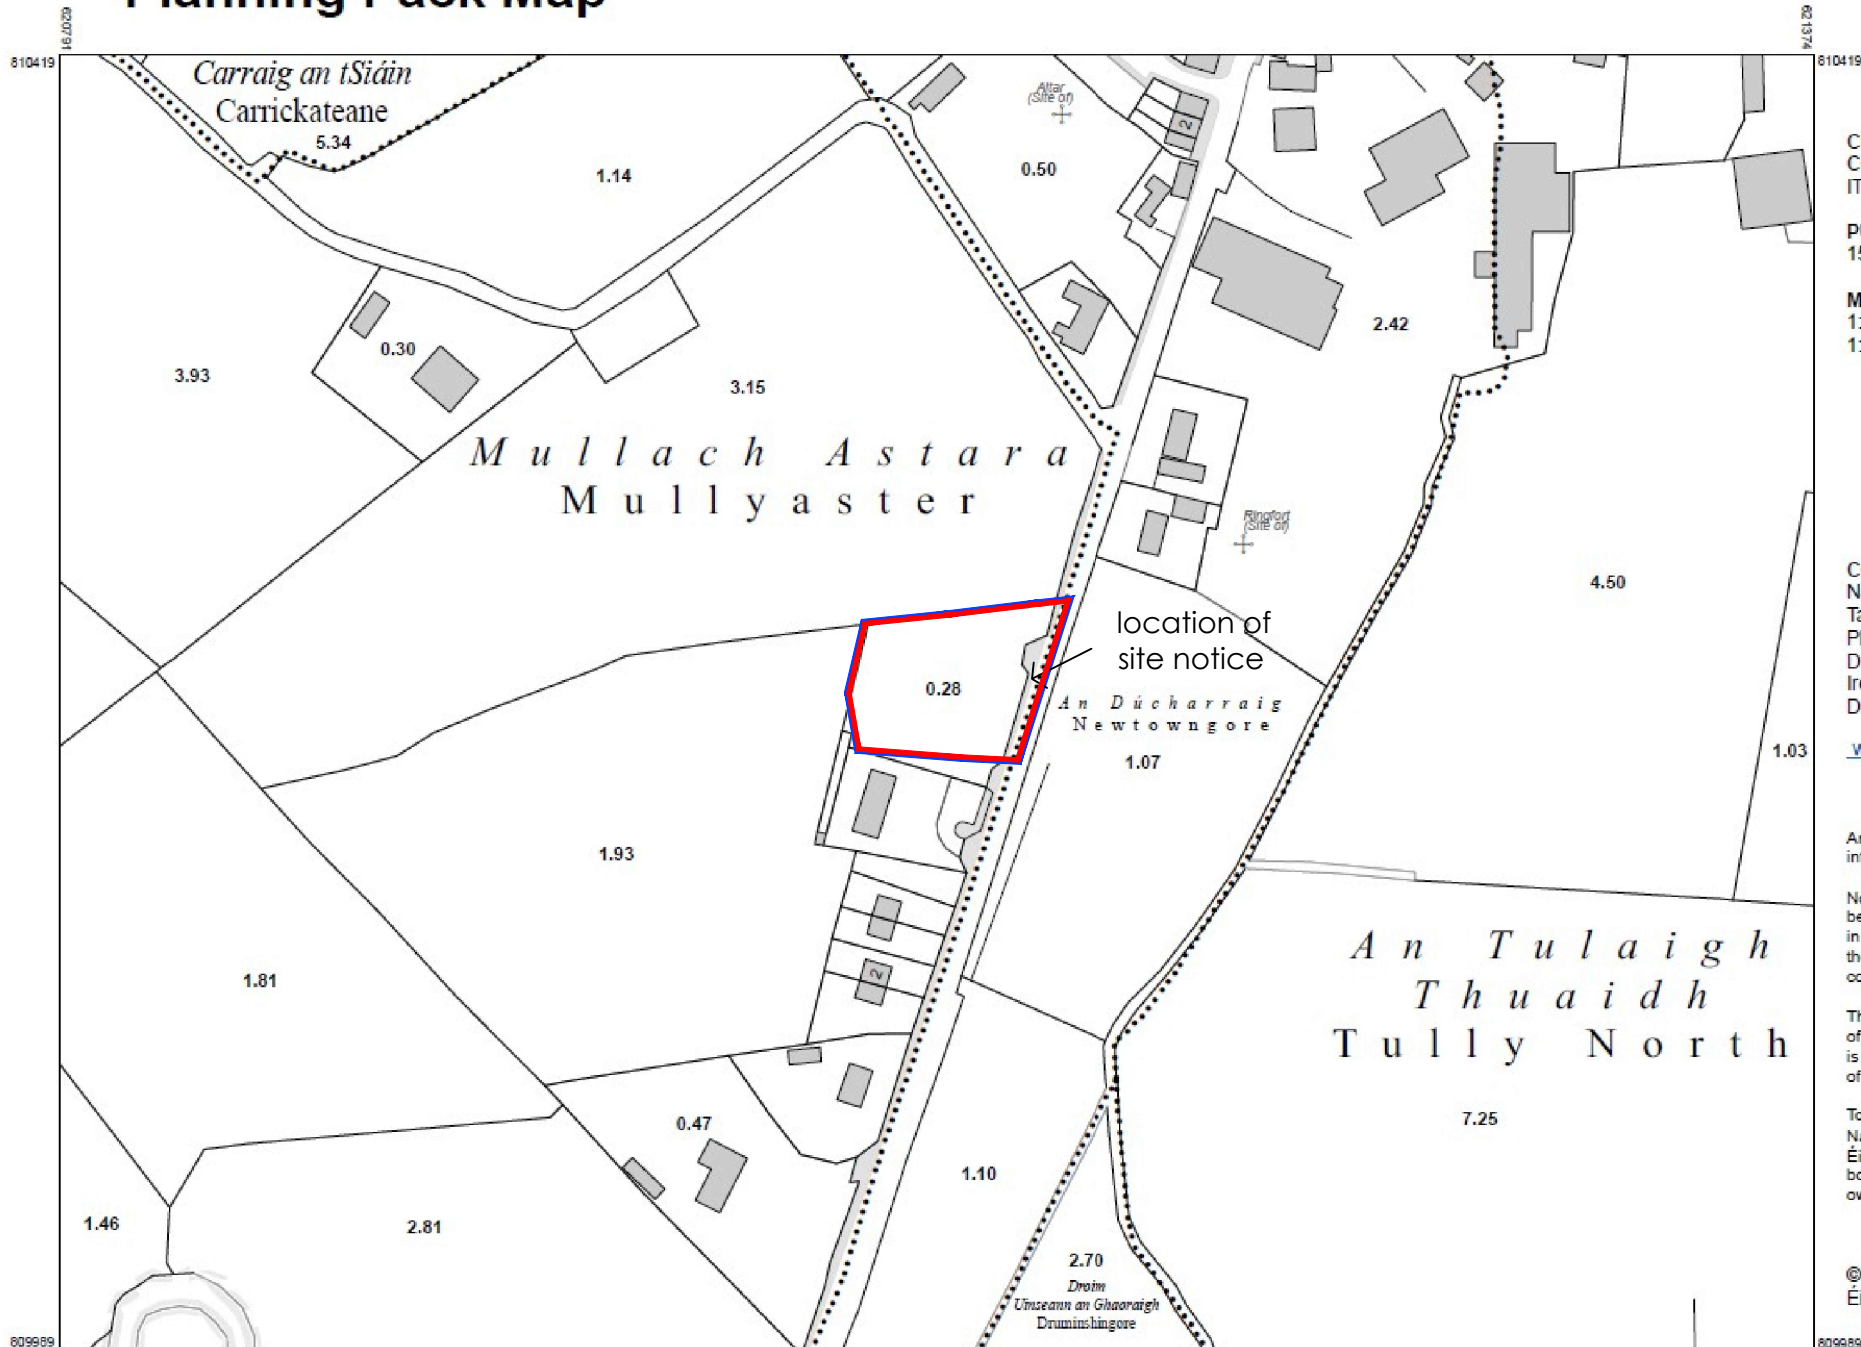

# Planning Pack Map

Tailte  
Éireann

**CENTRE COORDINATES:**  
ITM 621083,810204

**PUBLISHED:** 15/05/2023  
**ORDER NO.:** 50334651\_1

**MAP SERIES:** 1:5,000  
**MAP SHEETS:** 1543  
1:5,000 1611

**COMPILED AND PUBLISHED BY:**  
National Mapping Division of  
Tailte Éireann,  
Phoenix Park,  
Dublin 8,  
Ireland.  
D08F6E4

The representation on this map  
of a road, track or footpath  
is not evidence of the existence  
of a right of way.

Topographic maps produced by the  
National Mapping Division of Tailte  
Éireann never show legal property  
boundaries, nor do they show  
ownership of physical features.

© National Mapping Division of Tailte  
Éireann, 2023. All rights reserved.

OUTPUT SCALE: 1:2,500

**CAPTURE RESOLUTION:**  
The map objects are only accurate to the  
resolution at which they were captured.  
Output scale is not indicative of data capture scale.  
Further information is available at:  
[www.osi.ie](http://www.osi.ie); search 'Capture Resolution'